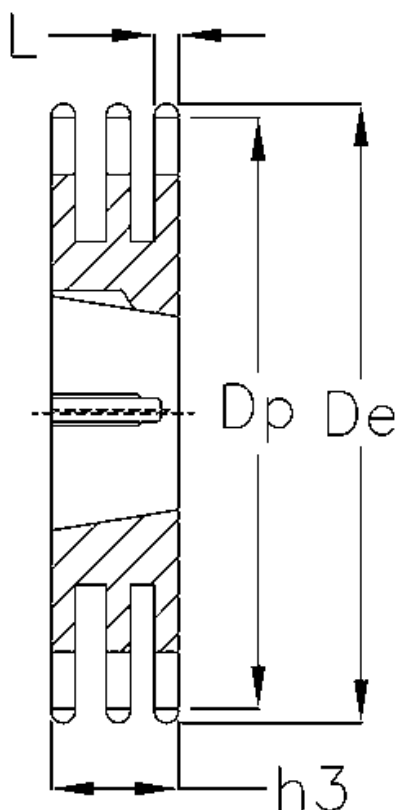

Article number: 616033003019

Description: Taperbored sprocket 06 B-3 Z=19 triplex
for bushing 1008

Measures

Bush = 1008
C = 1
Chain = -
Chain size = 3/8" x 7/32"
De = 61.3
Dp = 57.87
H = 25.6
h3 = 25.6

Material = Stål
Number of teeth = 19